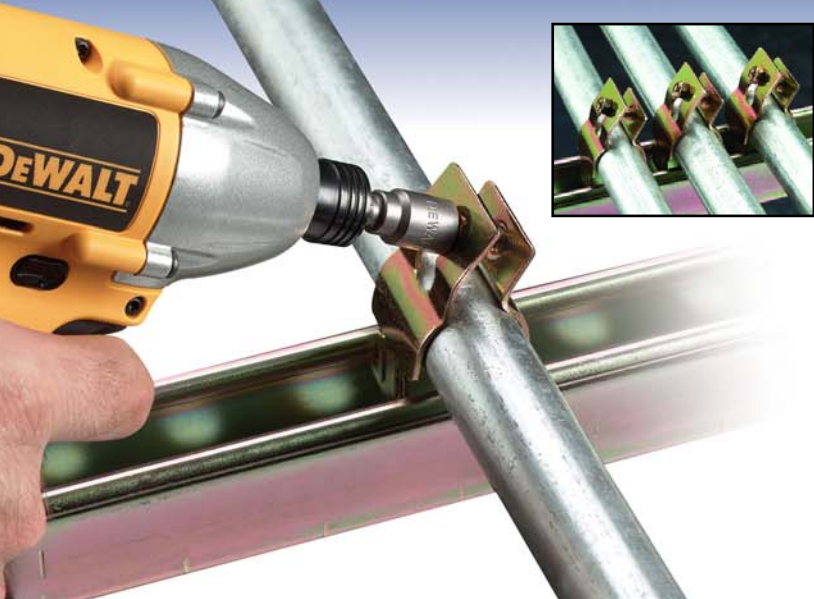

**More Brands...
More Products...
Extra-Effort
Services...**

EESCO

3939 South Karlov Avenue
Chicago, IL 60632

Place Stamp
Here

EESCO®

UNITED ELECTRIC
ENGLEWOOD ELECTRICAL SUPPLY®

A Division of WESCO Distribution, Inc.

One-Piece Angler™ Pipe and Conduit Clamp

A whole new slant on time savings!

A difficult angle can make it time consuming to fit a clamp to a pipe or conduit. No more! The bent tab design of the Angler™ Pipe and Conduit Clamp from Thomas & Betts enables the bolt to extend up at a 30° angle, providing easy access with a screwdriver or power tool, even when clamps are installed side by side. Simply slide the pre-threaded bolt through the innovative keyhole-shaped opening and tighten. No need to unscrew bolt to install.

- One-piece design — no disassembly needed, no parts to lose or drop
- Fits snugly to EMT, rigid conduit, IMC, and same-size standard pipe
- Embossed ribs strengthen the hooks connecting the strap to the strut
- Highest load ratings of any universal break-apart strap in the industry
- UL® listed and CSA approved